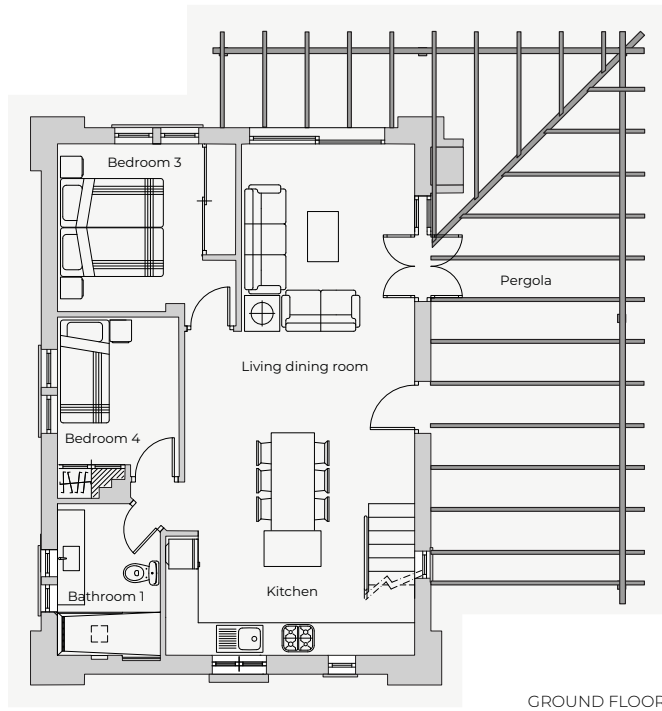

# FLOOR PLANS

BUENAVENTURA  
THREE BEDROOM  
PUEBLO VILLA

PLOT AREA	380m <sup>2</sup> - 607m <sup>2</sup>
BUILT AREA	111m <sup>2</sup>
TERRACE AREA	76m <sup>2</sup>

GROUND FLOOR

FIRST FLOOR

EL PASO  
FOUR BEDROOM  
PUEBLO VILLA

PLOT AREA	425m <sup>2</sup> - 450m <sup>2</sup>
BUILT AREA	135m <sup>2</sup>
TERRACE AREA	62m <sup>2</sup>

# FLOOR PLANS

GROUND FLOOR

FIRST FLOOR