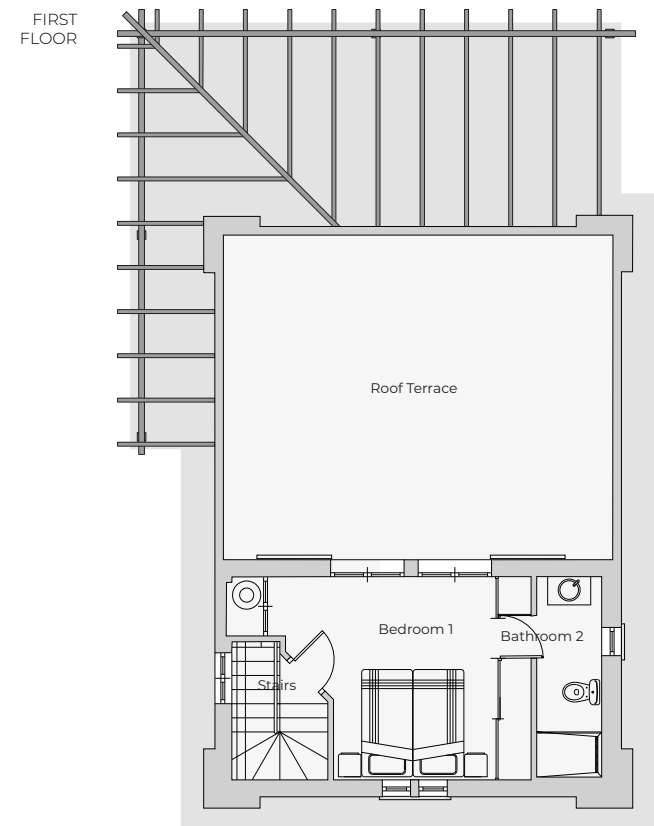

# FLOOR PLANS

BUENAVENTURA  
THREE BEDROOM  
PUEBLO VILLA

PLOT AREA	380m <sup>2</sup> - 607m <sup>2</sup>
BUILT AREA	111m <sup>2</sup>
TERRACE AREA	76m <sup>2</sup>

GROUND FLOOR

FIRST FLOOR

EL PASO  
FOUR BEDROOM  
PUEBLO VILLA

PLOT AREA	425m <sup>2</sup> - 450m <sup>2</sup>
BUILT AREA	135m <sup>2</sup>
TERRACE AREA	62m <sup>2</sup>

# FLOOR PLANS

GROUND FLOOR

FIRST FLOOR