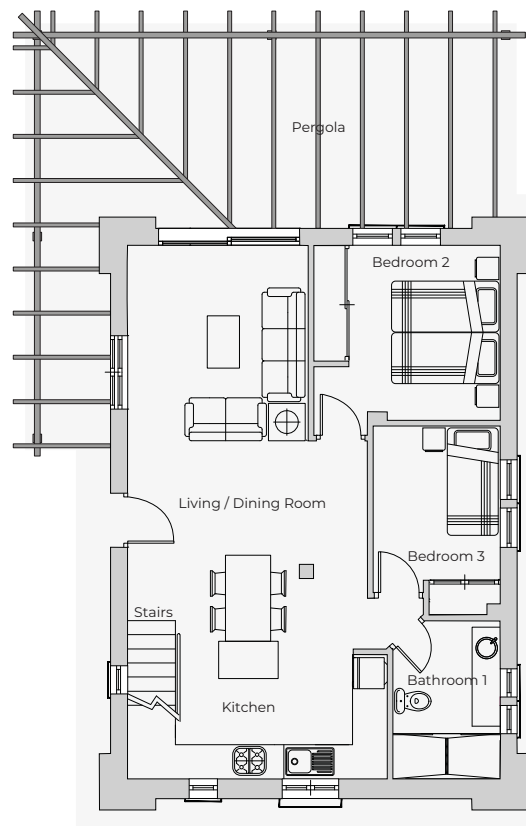

# FLOOR PLANS

BUENAVENTURA  
THREE BEDROOM  
PUEBLO VILLA

PLOT AREA	380m <sup>2</sup> - 607m <sup>2</sup>
BUILT AREA	111m <sup>2</sup>
TERRACE AREA	76m <sup>2</sup>

GROUND FLOOR

FIRST FLOOR

EL PASO  
FOUR BEDROOM  
PUEBLO VILLA

PLOT AREA	425m <sup>2</sup> - 450m <sup>2</sup>
BUILT AREA	135m <sup>2</sup>
TERRACE AREA	62m <sup>2</sup>

# FLOOR PLANS

GROUND FLOOR

FIRST FLOOR