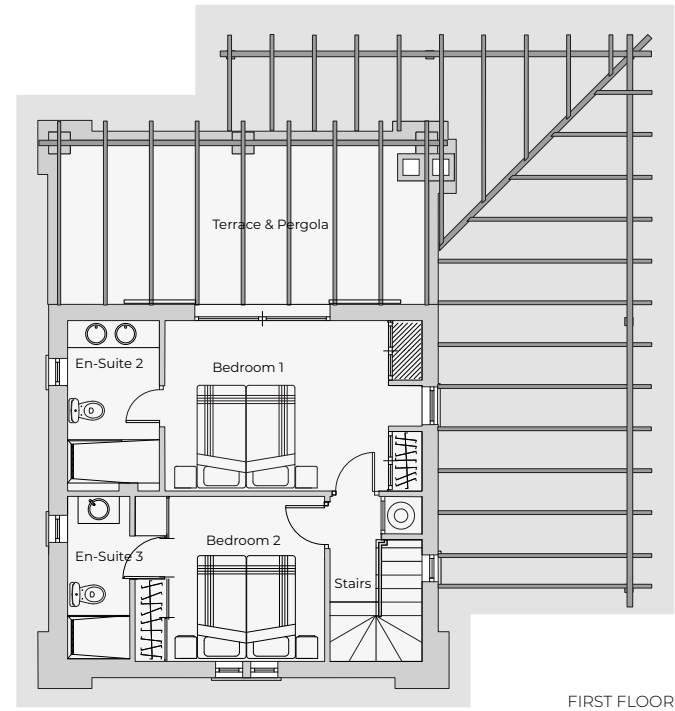

# FLOOR PLANS

BUENAVENTURA  
THREE BEDROOM  
PUEBLO VILLA

PLOT AREA	380m <sup>2</sup> - 607m <sup>2</sup>
BUILT AREA	111m <sup>2</sup>
TERRACE AREA	76m <sup>2</sup>

GROUND FLOOR

FIRST FLOOR

EL PASO  
FOUR BEDROOM  
PUEBLO VILLA

PLOT AREA	425m <sup>2</sup> - 450m <sup>2</sup>
BUILT AREA	135m <sup>2</sup>
TERRACE AREA	62m <sup>2</sup>

# FLOOR PLANS

GROUND FLOOR

FIRST FLOOR